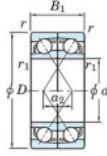

Rillenkugellager einreihig 7206-BDF-JTEKT - 7206-BDF-KOYO

<https://www.123kugellager.ch/kugellager-gehauselager/rillenkugellager/einreihig/7206-bdf-koyo>

Boundary dimensions

Single ball bearings Face to face (DF)

| Bearing No. | Boundary dimensions(mm) | | | | | | Basic load ratings(kN) | | Fatigue load limit(kN) | factor | Limiting speeds(min-1) |
|-------------|-------------------------|----|----|-------|--------|------|------------------------|------|------------------------|--------|------------------------|
| | d | D | B | r(mm) | r1(mm) | Cr | C0r | f0 | | | |
| 7206BDF | 30 | 62 | 32 | 1 | 0.6 | 41.6 | 27.1 | 1.65 | - | 6100 | |