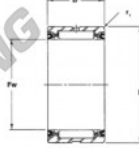

Nadelhülsenlager SJ8407-SS-RBC - SJ8407-SS-RBC

<https://www.123kugellager.ch/kugellager-gehauselager/nadellager/nadelhulsenlager/sj8407-ss-rbc>

Precision Ground Heavy Duty Needle Roller Bearings with Seals

PRODUKTMERKMALE

Marke	RBC
N° Ean13	3663952531649
Innendurchmesser	57.15 mm
Außendurchmesser	76.2 mm
Dicke	44.45 mm
Gewicht	567 g
Verpackung	1

kontakt@123kugellager.ch

+49 (0) 800 001 076 6

CRT4 de Lesquin 60 Rue Du Haut De Sainghin 59273 Fretin FRANCE