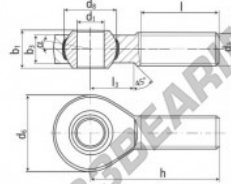

Winkelgelenke SA BEM30-60-502-DURBAL - BEM30-60-502-DURBAL

<https://www.123kugellager.ch/kugellager-gehauselager/gelenkkopfe-gelenklager/sa/bem30-60-502-durbal>

BEM30-60-502

**DURBAL® heavy-duty rod ends
with integral spherical
plain bearing in stainless steel**

race:
nylon / teflon / glass fibre compound

tolerances:
see page 10

order number	type	measurements [mm]	weight	basic load rating
BEM 30 -60 -502	right thread / left hand thread	d₁ 30 d₂ M 30 x 2 d₃ 70 d₄ 50,75 b₁ 37 b₂ 25,0	[kg]	dyn. C [N] stat. C₀ [N]
BEM 30		h 110 l 66 l₃ 35 α₁ [°] 17,0 α₂ [°] 10,5	1,015	33800 97100

PRODUKTMERKMALE

Marke	DURBAL
N° Ean13	3663952509891
Innendurchmesser	30 mm
Außendurchmesser	70 mm
Dicke	37 mm
Typ	SA
Gewicht	1015 g
Gewinde	Linksgewinde
Schmierung	ohne
Verpackung	1

kontakt@123kugellager.ch

+49 (0) 800 001 076 6

CRT4 de Lesquin 60 Rue Du Haut De Sainghin 59273 Fretin FRANCE