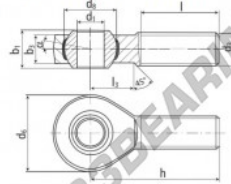

Winkelgelenke SA

BEM20-60-501-DURBAL - BEM20-60-501-DURBAL

<https://www.123kugellager.ch/kugellager-gehauselager/gelenkkopfe-gelenklager/sa/bem20-60-501-durbal>

BEM20-60-501

**DURBAL® heavy-duty rod ends
with integral spherical
plain bearing in stainless steel**

race:
nylon / teflon / glass fibre compound

tolerances:
see page 10

order number		measurements [mm]					weight		basic load rating	
type	right-hand thread	d₁	d₂	d₃	d₄	b₁	b₂	dyn	stat.	
BEM 20 -60	-501	20	M 20 x 1,5	50	34,87	25	18,0			
measurements [mm]		weight		basic load rating						
type	h	l	l₃	α₁ [°]	α₂ [°]	[kg]	C	C₀	C₁₀	
BEM 20	78	47	28	14,5	9,0	0,327	18960	54800		

PRODUKTMERKMALE

Marke	DURBAL
N° Ean13	3663952509839
Innendurchmesser	20 mm
Außendurchmesser	50 mm
Dicke	25 mm
Typ	-
Gewicht	327 g
Gewinde	-
Schmierung	-
Verpackung	-

kontakt@123kugellager.ch

+49 (0) 800 001 076 6

CRT4 de Lesquin 60 Rue Du Haut De Sainghin 59273 Fretin FRANCE