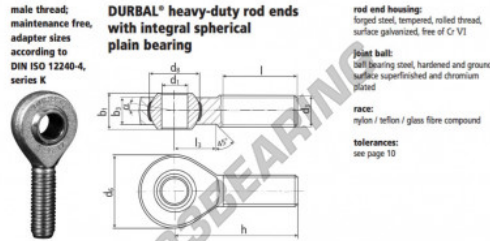

Winkelgelenke SA

BEM05-20-501-DURBAL - BEM05-20-501-DURBAL

<https://www.123kugellager.ch/kugellager-gehauselager/gelenkkopfe-gelenklager/sa/bem05-20-501-durbal>

BEM05-20-501

**DURBAL® heavy-duty rod ends
with integral spherical
plain bearing**

race:
nylon / teflon / glass fibre compound

tolerances:
see page 10

order number		measurements [mm]		weight		basic load rating	
type	type	d₁	d₂	d₃	d₄	l₁	l₂
BEM 05 -20 -501		5	M 5	18	11,06	8	6,0
measurements [mm]		weight		basic load rating		stat.	
type	h	l	l₃	α₁°	α₂°	C	C₀
BEM 05	33	20	9	13,0	7,5	0,014	3910 5600

PRODUKTMERKMALE

Marke	DURBAL
N° Ean13	3663952507743
Innendurchmesser	5 mm
Außendurchmesser	18 mm
Dicke	8 mm
Typ	SA
Gewicht	14 g
Gewinde	Rechtsgewinde
Schmierung	ohne
Verpackung	1

kontakt@123kugellager.ch

+49 (0) 800 001 076 6

CRT4 de Lesquin 60 Rue Du Haut De Sainghin 59273 Fretin FRANCE