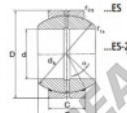

Gelenklager GEG

GEG110-ES-2RS-DURBAL - DGE110-ES-2RS-DURBAL

<https://www.123kugellager.ch/kugellager-gehauselager/gelenkkopfe-gelenklager/geg/dgeg110-es-2rs-durbal>

GEG110-ES-2RS

Sliding combination: steel / steel

Lubrication: lubrication required

order number	measurement [mm]			
type	d	B	C	D
GEG 110 ES-2RS	110	100	70	180

type	r1s min	r2s min	d4	$\frac{B}{d}$	load rating C_0 [kN]	weight [kg]
GEG ES / GEG 110 ES-2RS	1,0	1,0	160,0	11	4750,0	11,00

PRODUKTMERKMALE

Marke	DURBAL
N° Ean13	3663952506296
Innendurchmesser	110 mm
Außendurchmesser	180 mm
Dicke	70 mm
Typ	GEG
Gewicht	11000 g
Gewinde	NA
Schmierung	mit
Verpackung	-
Standard	Ohne Standard

kontakt@123kugellager.ch

+49 (0) 800 001 076 6

CRT4 de Lesquin 60 Rue Du Haut De Sainghin 59273 Fretin FRANCE