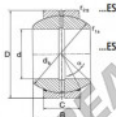

Gelenklager GEG

GEG20-ES-DURBAL - GEG20-ES-DURBAL

<https://www.123kugellager.ch/kugellager-gehauselager/gelenkkopfe-gelenklager/geg/geg20-es-durbal>

GEG20-ES

Sliding combination: steel / steel

Lubrication: lubrication required

order number	measurement [mm]			
type	d	B	C	D
GEG 20 ES	20	25	16	42

type	r1s min	r2s min	d4	α [°]	load rating C_0 [kN]	weight [kg]
GEG ES / GEG 20 ES-2RS	0,6	0,6	35,5	17	240,0	0,15

PRODUKTMERKMALE

Marke	DURBAL
N° Ean13	3663952505787
Innendurchmesser	20 mm
Außendurchmesser	42 mm
Dicke	16 mm
Typ	GEG
Gewicht	150 g
Gewinde	NA
Schmierung	mit
Verpackung	1
Standard	Ohne Standard

kontakt@123kugellager.ch

+49 (0) 800 001 076 6

CRT4 de Lesquin 60 Rue Du Haut De Sainghin 59273 Fretin FRANCE