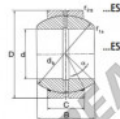

Gelenklager GEG

GEG15-ES-2RS-DURBAL - GEG15-ES-2RS-DURBAL

<https://www.123kugellager.ch/kugellager-gehauselager/gelenkkopfe-gelenklager/geg/geg15-es-2rs-durbal>

GEG15-ES-2RS

Sliding combination: steel / steel

Lubrication: lubrication required

order number	measurement [mm]			
type	d	B	C	D
GEG 15 ES-2RS	15	16	10	30

type	r1s min	r2s min	d4	$\frac{B}{d}$	load rating C_0 [kN]	weight [kg]
GEG ES / GEG 15 ES-2RS	0,3	0,3	25,0	16	106,0	0,046

PRODUKTMERKMALE

Marke	DURBAL
N° Ean13	3663952505732
Innendurchmesser	15 mm
Außendurchmesser	30 mm
Dicke	10 mm
Typ	GEG
Gewicht	46 g
Gewinde	NA
Schmierung	mit
Verpackung	1
Standard	Ohne Standard

kontakt@123kugellager.ch

+49 (0) 800 001 076 6

CRT4 de Lesquin 60 Rue Du Haut De Sainghin 59273 Fretin FRANCE