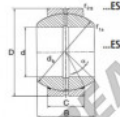

Gelenklager GEG

GEG15-ES-DURBAL - GEG15-ES-DURBAL

<https://www.123kugellager.ch/kugellager-gehauselager/gelenkkopfe-gelenklager/geg/geg15-es-durbal>

GEG15-ES

Sliding combination: steel / steel

Lubrication: lubrication required

order number	measurement [mm]			
type	d	B	C	D
GEG 15 ES	15	16	10	30

type	r1s min	r2s min	d4	$\frac{D}{d}$	load rating C_0 [kN]	weight [kg]
GEG ES / GEG 15 ES-2RS	0,3	0,3	25,0	16	106,0	0,046

PRODUKTMERKMALE

Marke	DURBAL
N° Ean13	3663952505701
Innendurchmesser	15 mm
Innendurchmesser	0.591" inch
Außendurchmesser	30 mm
Außendurchmesser	1.181" inch
Dicke	10 mm
Dicke	0.394" inch
Typ	GEG
Gewicht	46 g
Schmierung	mit
Verpackung	1

kontakt@123kugellager.ch

+49 (0) 800 001 076 6

CRT4 de Lesquin 60 Rue Du Haut De Sainghin 59273 Fretin FRANCE