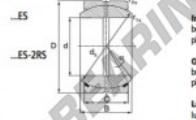

Kugelgelenke GEEW

GEZ120-ES-2RS-DURBAL - GEZ120-ES-2RS-DURBAL

<https://www.123kugellager.ch/kugellager-gehauselager/gelenkkopfe-gelenklager/geew/gez120-es-2rs-durbal>

GEZ120-ES-2RS

Sliding combination: steel / steel

Lubrication: lubrication required

order number	d	B	C	D
GEZ 120 ES-2RS	120,650	105,562	90,475	187,325

type	inches	measurement [mm]				load rating	weight
		r15 min	r25 min	d₁	d₂		
GEZ ES / GEZ 120 ES-2RS	4 3/4"	1,0	1,0	130,0	6	3750	11,500

PRODUKTMERKMALE

Marke	DURBAL
N° Ean13	3663952505602
Innendurchmesser	120.65 mm
Außendurchmesser	187.325 mm
Dicke	90.475 mm
Typ	GEEW
Gewicht	11500 g
Schmierung	mit
Verpackung	1

kontakt@123kugellager.ch

+49 (0) 800 001 076 6

CRT4 de Lesquin 60 Rue Du Haut De Sainghin 59273 Fretin FRANCE