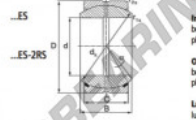

Kugelgelenke GEEW

GEZ101-ES-2RS-DURBAL - GEZ101-ES-2RS-DURBAL

<https://www.123kugellager.ch/kugellager-gehauselager/gelenkkopfe-gelenklager/geew/gez101-es-2rs-durbal>

GEZ101-ES-2RS

Sliding combination: steel / steel

Lubrication: lubrication required

order number	d	B	C	D
GEZ 101 ES-2RS	101,600	88,900	76,200	158,750

type	inches	measurement [mm]				load rating	weight
		r15 min	r25 min	d₁	d₂		
GEZ ES / GEZ 101 ES-2RS	4"	1,0	1,0	109,5	6	2650	7,000

PRODUKTMERKMALE

Marke	DURBAL
N° Ean13	3663952505527
Innendurchmesser	101.6 mm
Außendurchmesser	158.75 mm
Dicke	76.2 mm
Typ	GEEW
Gewicht	7000 g
Schmierung	mit
Verpackung	1

kontakt@123kugellager.ch

+49 (0) 800 001 076 6

CRT4 de Lesquin 60 Rue Du Haut De Sainghin 59273 Fretin FRANCE