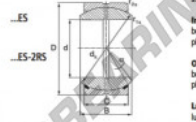

Kugelgelenke GEEW

GEZ88-ES-2RS-DURBAL - GEZ88-ES-2RS-DURBAL

<https://www.123kugellager.ch/kugellager-gehauselager/gelenkkopfe-gelenklager/geew/gez88-es-2rs-durbal>

GEZ88-ES-2RS

Sliding combination:

steel / steel

Lubrication: lubrication required

order number type	d	measurement [mm] B	C	D
GEZ 88 ES-2RS	88,900	77,775	66,675	139,700

type	inches	measurement [mm]			is T1	load rating C₀ [kN]	weight [kg]
		r15 min	r25 min	d₂			
GEZ ES / GEZ 88 ES-2RS	3 1/2"	1,0	1,0	130,0	6	2040	4,790

PRODUKTMERKMALE

Marke	DURBAL
N° Ean13	3663952505442
Innendurchmesser	88.9 mm
Außendurchmesser	139.7 mm
Dicke	66.675 mm
Typ	GEEW
Gewicht	4790 g
Schmierung	mit
Verpackung	1

kontakt@123kugellager.ch

+49 (0) 800 001 076 6

CRT4 de Lesquin 60 Rue Du Haut De Sainghin 59273 Fretin FRANCE