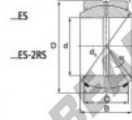

Kugelgelenke GEEW GEZ82-ES-DURBAL - GEZ82-ES-DURBAL

<https://www.123kugellager.ch/kugellager-gehauselager/gelenkkopfe-gelenklager/geew/gez82-es-durbal>

GEZ82-ES

Sliding combination: steel / steel

Lubrication: lubrication required

order number type	d	B	C	D
GEZ 82 ES	82,550	72,238	61,900	130,175

type	inches	measurement [mm]			is T1	load rating C₀ [kN]	weight [kg]
		r15 min	r25 min	d₀			
GEZ ES / GEZ 82 ES-2RS	3 1/4"	1,0	1,0	120,0	6	1760	3,820

PRODUKTMERKMALE

Marke	DURBAL
N° Ean13	3663952505404
Innendurchmesser	82.55 mm
Außendurchmesser	130.18 mm
Dicke	61.9 mm
Typ	GEEW
Gewicht	3820 g
Gewinde	Rechtsgewinde
Schmierung	mit
Verpackung	1
Standard	Ohne Standard

kontakt@123kugellager.ch

+49 (0) 800 001 076 6

CRT4 de Lesquin 60 Rue Du Haut De Sainghin 59273 Fretin FRANCE