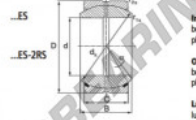

Kugelgelenke GEEW GEZ76-ES-2RS-DURBAL - GEZ76-ES-2RS-DURBAL

<https://www.123kugellager.ch/kugellager-gehauselager/gelenkkopfe-gelenklager/geew/gez76-es-2rs-durbal>

GEZ76-ES-2RS

Sliding combination: steel / steel

Lubrication: lubrication required

order number type	d	measurement [mm] B	C	D
GEZ 76 ES-2RS	76,200	66,675	57,150	120,650

type	inches	measurement [mm]			is T1	load rating C₀ [kN]	weight [kg]
		r15 min	r25 min	d₀			
GEZ ES / GEZ 76 ES-2RS	3"	1,0	1,0	109,5	6	1500	3,100

PRODUKTMERKMALE

Marke	DURBAL
N° Ean13	3663952505367
Innendurchmesser	76.2 mm
Außendurchmesser	120.65 mm
Dicke	57.15 mm
Typ	GEEW
Gewicht	3100 g
Schmierung	mit
Verpackung	1

kontakt@123kugellager.ch

+49 (0) 800 001 076 6

CRT4 de Lesquin 60 Rue Du Haut De Sainghin 59273 Fretin FRANCE