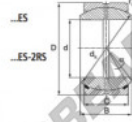

Kugelgelenke GEEW GEZ63-ES-DURBAL - GEZ63-ES-DURBAL

<https://www.123kugellager.ch/kugellager-gehauselager/gelenkkopfe-gelenklager/geew/gez63-es-durbal>

GEZ63-ES

Sliding combination: steel / steel

Lubrication: lubrication required

order number type	d	B	C	D
GEZ 63 ES	63,500	55,550	47,625	100,013

type	inches	measurement [mm]				load rating C₀ [kN]	weight [kg]
		r15 min	r25 min	d₁	is		
GEZ ES / GEZ 63 ES-2RS	2 1/2"	0,6	1,0	92,0	6	1060	1,850

PRODUKTMERKMALE

Marke	DURBAL
N° Ean13	3663952505299
Innendurchmesser	63.5 mm
Innendurchmesser	2 1/2" inch
Außendurchmesser	100.013 mm
Außendurchmesser	3 15/16" inch
Dicke	47.625 mm
Dicke	1 7/8" inch
Typ	GEEW
Gewicht	1850 g
Gewinde	Rechtsgewinde
Schmierung	mit
Verpackung	1

kontakt@123kugellager.ch

+49 (0) 800 001 076 6

CRT4 de Lesquin 60 Rue Du Haut De Sainghin 59273 Fretin FRANCE