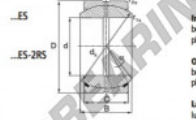

Kugelgelenke GEEW

GEZ57-ES-2RS-DURBAL - GEZ57-ES-2RS-DURBAL

<https://www.123kugellager.ch/kugellager-gehauselager/gelenkkopfe-gelenklager/geew/gez57-es-2rs-durbal>

GEZ57-ES-2RS

Sliding combination: steel / steel

Lubrication: lubrication required

order number type	d	measurement [mm] B	C	D
GEZ 57 ES-2RS	57,150	50,013	42,850	90,488

type	inches	measurement [mm]				is T1	load rating C₀ [kN]	weight [kg]
		r15 min	r25 min	d₁	d₂			
GEZ ES / GEZ 57 ES-2RS	2 1/4"	0,6	1,0	82,0	6	850	1,330	

PRODUKTMERKMALE

Marke	DURBAL
N° Ean13	3663952505268
Innendurchmesser	57.15 mm
Außendurchmesser	90.488 mm
Dicke	42.85 mm
Typ	GEEW
Gewicht	1330 g
Schmierung	mit
Verpackung	-
Standard	Ohne Standard

kontakt@123kugellager.ch

+49 (0) 800 001 076 6

CRT4 de Lesquin 60 Rue Du Haut De Sainghin 59273 Fretin FRANCE