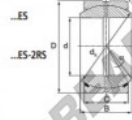

Kugelgelenke GEEW GEZ44-ES-DURBAL - GEZ44-ES-DURBAL

<https://www.123kugellager.ch/kugellager-gehauselager/gelenkkopfe-gelenklager/geew/gez44-es-durbal>

GEZ44-ES

Sliding combination: steel / steel

Lubrication: lubrication required

order number type	d	measurement [mm] B	C	D
GEZ 44 ES	44,450	38,887	33,325	71,438

type	inches	measurement [mm]			is T1	load rating C₉₀ [kN]	weight [kg]
		r15 min	r25 min	d₁			
GEZ ES / GEZ 44 ES-2RS	1 3/4"	0,6	1,0	63,9	6	510	0,641

PRODUKTMERKMALE

Marke	DURBAL
N° Ean13	3663952505176
Innendurchmesser	44.45 mm
Innendurchmesser	1 3/4" inch
Außendurchmesser	71.438 mm
Außendurchmesser	2 13/16" inch
Dicke	33.325 mm
Dicke	1.312" inch
Typ	GEEW
Gewicht	641 g
Schmierung	mit
Verpackung	1

kontakt@123kugellager.ch

+49 (0) 800 001 076 6

CRT4 de Lesquin 60 Rue Du Haut De Sainghin 59273 Fretin FRANCE