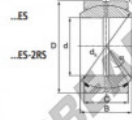

Kugelgelenke GEEW

GEZ31-ES-2RS-DURBAL - GEZ31-ES-2RS-DURBAL

<https://www.123kugellager.ch/kugellager-gehauselager/gelenkkopfe-gelenklager/geew/gez31-es-2rs-durbal>

GEZ31-ES-2RS

Sliding combination: steel / steel

Lubrication: lubrication required

order number type	d	measurement [mm] B	C	D
GEZ 31 ES-2RS	31,750	27,762	23,800	50,800

type	inches	measurement [mm]			is T1	load rating C₀ [N]	weight [kg]
		r15 min	r25 min	d₂			
GEZ ES / GEZ 31 ES-2RS	1 1/4"	0,6	0,6	45,5	6	260	0,232

PRODUKTMERKMALE

Marke	DURBAL
N° Ean13	3663952505053
Innendurchmesser	31.75 mm
Außendurchmesser	50.8 mm
Dicke	23.8 mm
Typ	GEEW
Gewicht	232 g
Schmierung	mit
Verpackung	1

kontakt@123kugellager.ch

+49 (0) 800 001 076 6

CRT4 de Lesquin 60 Rue Du Haut De Sainghin 59273 Fretin FRANCE