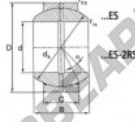

Kugelgelenke GEEW

GE110-ES-2RS-DURBAL - GE110-ES-2RS-DURBAL

<https://www.123kugellager.ch/kugellager-gehauselager/gelenkkopfe-gelenklager/geew/ge110-es-2rs-durbal>

GE110-ES-2RS

Sliding combination:

steel / steel

Lubrication:

lubrication required

order number		measurement [mm]				
right hand thread	left hand thread	d	B	C	D	
	GE 110 ES-2RS	110	70	55	160	

type	measurement [mm]			d₁	α [°]	load rating C₉₀ [kN]	weight [kg]
	r₁₅ min	r₂₅ min	d₂				
GE ES / DGE 110 ES-2RS	1,0	1,0	140,0	6	3250,0	4,700	

PRODUKTMERKMALE

Marke	DURBAL
N° Ean13	3663952504797
Innendurchmesser	110 mm
Außendurchmesser	160 mm
Dicke	55 mm
Typ	GEEW
Gewicht	4700 g
Schmierung	mit
Verpackung	1

kontakt@123kugellager.ch

+49 (0) 800 001 076 6

CRT4 de Lesquin 60 Rue Du Haut De Sainghin 59273 Fretin FRANCE