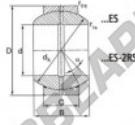

Kugelgelenke GEEW GE100-ES-DURBAL - DGE100-ES-DURBAL

<https://www.123kugellager.ch/kugellager-gehauselager/gelenkkopfe-gelenklager/geew/dge100-es-durbal>

GE100-ES

Sliding combination:

steel / steel

Lubrication:

lubrication required

order number		measurement [mm]			
right hand thread	left hand thread	d	B	C	D
GE 100 ES		100	70	55	150

type	measurement [mm]		d_k	α [°]	load rating C₉₀ [kN]	weight [kg]
	r₁₅ min	r₂₅ min				
GE ES / DGE 100 ES-2RS	1,0	1,0	130,0	7	3050,0	4,300

PRODUKTMERKMALE

Marke	DURBAL
N° Ean13	3663952504759
Innendurchmesser	100 mm
Außendurchmesser	150 mm
Dicke	55 mm
Typ	GEEW
Gewicht	4300 g
Schmierung	mit
Verpackung	1

kontakt@123kugellager.ch

+49 (0) 800 001 076 6

CRT4 de Lesquin 60 Rue Du Haut De Sainghin 59273 Fretin FRANCE