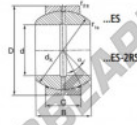

Kugelgelenke GEEW GE90-ES-DURBAL - GE90-ES-DURBAL

<https://www.123kugellager.ch/kugellager-gehauselager/gelenkkopfe-gelenklager/geew/ge90-es-durbal>

GE90-ES

Sliding combination:

steel / steel

Lubrication: lubrication required

order number		measurement [mm]			
right hand thread	left hand thread	d	B	C	D
GE 90 ES		90	60	50	130

type	measurement [mm]			d₁	α [°]	load rating C₉₀ [kN]	weight [kg]
	r₁₅ min	r₂₅ min	d₁				
GE ES / DGE 90 ES-2RS	1.0	1.0	115.0	5	2450.0	2.700	

PRODUKTMERKMALE

Marke	DURBAL
N° Ean13	3663952504704
Innendurchmesser	90 mm
Außendurchmesser	130 mm
Dicke	50 mm
Typ	GEEW
Gewicht	2700 g
Schmierung	mit
Verpackung	1

kontakt@123kugellager.ch

+49 (0) 800 001 076 6

CRT4 de Lesquin 60 Rue Du Haut De Sainghin 59273 Fretin FRANCE