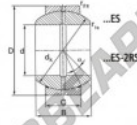

Kugelgelenke GEEW GE8-E-DURBAL - GE8-E-DURBAL

<https://www.123kugellager.ch/kugellager-gehauselager/gelenkkopfe-gelenklager/geew/ge8-e-durbal>

GE8-E

Sliding combination:

steel / steel

Lubrication: lubrication required

order number		measurement [mm]				
right hand thread	left hand thread	d	B	C	D	
GE	B E	B	B	5	16	

type	measurement [mm]		d_k	α [°]	load rating C₀ [kN]	weight [kg]	
	r_{1s} min	r_{2s} min					
GE	B E	0,3	0,3	13,0	15	27,5	0,007

PRODUKTMERKMALE

Marke	DURBAL
N° Ean13	3663952504162
Innendurchmesser	8 mm
Außendurchmesser	16 mm
Dicke	5 mm
Typ	GEEW
Gewicht	7 g
Schmierung	mit
Verpackung	1

kontakt@123kugellager.ch

+49 (0) 800 001 076 6

CRT4 de Lesquin 60 Rue Du Haut De Sainghin 59273 Fretin FRANCE