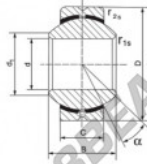

Kugelgelenke GEEW

GEBK20-S-DURBAL - GEBK20-S-DURBAL

<https://www.123kugellager.ch/kugellager-gehauselager/gelenkkopfe-gelenklager/geew/gebk20-s-durbal>

GEBK20-S

Lubrication: lubrication required

order number	measurement [mm]			
type	d	B	C	d₁ min
GEBK 20 S	20	25	18,00	24,4

type	r_{1s} min	measurement [mm]	D	α [°]	load rating C₀ [kN]	weight [kg]
		r_{2s} min				
GEBK 20 S	0,3	0,6	46	15	73,0	0,210

PRODUKTMERKMALE

Marke	DURBAL
N° Ean13	3663952503837
Innendurchmesser	20 mm
Außendurchmesser	46 mm
Dicke	18 mm
Typ	GEEW
Gewicht	210 g
Schmierung	mit
Verpackung	1

kontakt@123kugellager.ch

+49 (0) 800 001 076 6

CRT4 de Lesquin 60 Rue Du Haut De Sainghin 59273 Fretin FRANCE