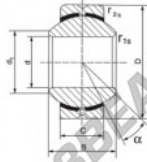

Kugelgelenke GEEW GEBK20-S-DURBAL - GEBK20-S-DURBAL

<https://www.123kugellager.ch/kugellager-gehauselager/gelenkkopfe-gelenklager/geew/gebk20-s-durbal>

GEBK20-S

Lubrication: lubrication required

order number	measurement [mm]			
type	d	B	C	d₁ min
GEBK 20 S	20	25	18,00	24,4

type	r₁₃ min	measurement [mm] r₂₃ min	D	α [°]	load rating C₀ [kN]	weight [kg]
GEBK 20 S	0,3	0,6	46	15	73,0	0,210

PRODUKTMERKMALE

Marke	DURBAL
N° Ean13	3663952503837
Innendurchmesser	20 mm
Außendurchmesser	46 mm
Dicke	18 mm
Typ	GEEW
Gewicht	210 g
Schmierung	mit
Verpackung	1

kontakt@123kugellager.ch

+49 (0) 800 001 076 6

CRT4 de Lesquin 60 Rue Du Haut De Sainghin 59273 Fretin FRANCE