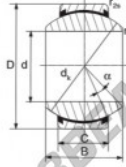

Kugelgelenke GEEW

GE50-FW-2RS-DURBAL - GE50-FW-2RS-DURBAL

<https://www.123kugellager.ch/kugellager-gehauselager/gelenkkopfe-gelenklager/geew/ge50-fw-2rs-durbal>

GE50-FW-2RS

Lubrication: maintenance free

order number	measurement [mm]		
type	B	C	
GE 50 FW-2RS	50	56	36

type	measurement [mm]		D	d₁	α [°]	load rating C₀ [kN]	weight [g]
	r_{1s} min	r_{2s} min					
GE 50 FW-2RS	0,6	1,0	90	80,0	17	695	1,400

PRODUKTMERKMALE

Marke	DURBAL
N° Ean13	3663952502984
Innendurchmesser	50 mm
Außendurchmesser	90 mm
Dicke	36 mm
Typ	-
Gewicht	1400 g
Schmierung	-
Verpackung	-

kontakt@123kugellager.ch

+49 (0) 800 001 076 6

CRT4 de Lesquin 60 Rue Du Haut De Sainghin 59273 Fretin FRANCE