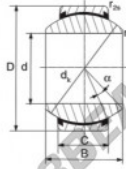

Kugelgelenke GEEW

GE30-FW-2RS-DURBAL - GE30-FW-2RS-DURBAL

<https://www.123kugellager.ch/kugellager-gehauselager/gelenkkopfe-gelenklager/geew/ge30-fw-2rs-durbal>

GE30-FW-2RS

Lubrication: maintenance free

order number	measurement [mm]		
type	B	C	
GE 30 FW-2RS	30	32	20

type	measurement [mm]			load rating C₀ [kN]	weight [g]
	r_{1s} min	r_{2s} min	D		
GE 30 FW-2RS	0,6	1,0	55	224	0,290

PRODUKTMERKMALE

Marke	DURBAL
N° Ean13	3663952502908
Innendurchmesser	30 mm
Außendurchmesser	55 mm
Dicke	20 mm
Typ	-
Gewicht	290 g
Schmierung	-
Verpackung	-

kontakt@123kugellager.ch

+49 (0) 800 001 076 6

CRT4 de Lesquin 60 Rue Du Haut De Sainghin 59273 Fretin FRANCE