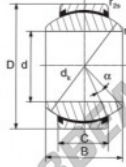

Kugelgelenke GEEW

GE25-FW-2RS-DURBAL - DGE25-FW-2RS-DURBAL

<https://www.123kugellager.ch/kugellager-gehauselager/gelenkkopfe-gelenklager/geew/dge25-fw-2rs-durbal>

GE25-FW-2RS

Lubrication: maintenance free

order number type	measurement [mm]		
	b	c	
GE 25 FW-2RS	25	28	18

type	r1s min	r2s min	measurement [mm]			load rating Ca [kN]	weight [g]
			D	d1	α [°]		
GE 25 FW-2RS	0,6	0,6	47	40,7	17	166	0,190

PRODUKTMERKMALE

Marke	DURBAL
N° Ean13	3663952502878
Innendurchmesser	25 mm
Außendurchmesser	47 mm
Dicke	18 mm
Typ	GEEW
Gewicht	190 g
Schmierung	ohne
Verpackung	1

kontakt@123kugellager.ch

+49 (0) 800 001 076 6

CRT4 de Lesquin 60 Rue Du Haut De Sainghin 59273 Fretin FRANCE