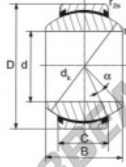

Kugelgelenke GEEW

GE25-FW-2RS-DURBAL - GE25-FW-2RS-DURBAL

<https://www.123kugellager.ch/kugellager-gehauselager/gelenkkopfe-gelenklager/geew/ge25-fw-2rs-durbal>

GE25-FW-2RS

Lubrication: maintenance free

order number	measurement [mm]		
type		b	c
GE 25 FW-2RS	25	28	18

type	measurement [mm]			load rating C₀ [kN]	weight [g]
	r_{1s} min	r_{2s} min	D		
GE 25 FW-2RS	0,6	0,6	47	166	0,190

PRODUKTMERKMALE

Marke	DURBAL
N° Ean13	3663952502878
Innendurchmesser	25 mm
Innendurchmesser	0.984" inch
Außendurchmesser	47 mm
Außendurchmesser	1.85" inch
Dicke	18 mm
Dicke	0.709" inch
Typ	GEEW
Gewicht	190 g
Schmierung	ohne
Verpackung	1

kontakt@123kugellager.ch

+49 (0) 800 001 076 6

CRT4 de Lesquin 60 Rue Du Haut De Sainghin 59273 Fretin FRANCE