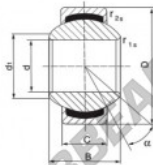

Kugelgelenke GEEW SGE20-FW-DURBAL - SGE20-FW-DURBAL

<https://www.123kugellager.ch/kugellager-gehauselager/gelenkkopfe-gelenklager/geew/sge20-fw-durbal>

SGE20-FW

order number	measurement [mm]			
type	A	B	C	d₁ min
SGE 20 FW	20	25	16	24

type	measurement [mm]		D	α [°]	load rating C₀ [kN]	weight [kg]
	r₁ min	r₂ min				
SGE 20 FW	0,3	0,3	42	17	127,0	0,153

PRODUKTMERKMALE

Marke	DURBAL
N° Ean13	3663952502762
Innendurchmesser	20 mm
Innendurchmesser	0.787" inch
Außendurchmesser	42 mm
Außendurchmesser	1.654" inch
Dicke	16 mm
Dicke	0.63" inch
Typ	GEEW
Gewicht	153 g
Schmierung	ohne
Verpackung	1

kontakt@123kugellager.ch

+49 (0) 800 001 076 6

CRT4 de Lesquin 60 Rue Du Haut De Sainghin 59273 Fretin FRANCE