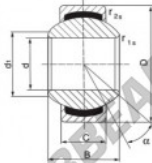

Kugelgelenke GEEW

SGE12-FW-DURBAL - DSGE12-FW-DURBAL

<https://www.123kugellager.ch/kugellager-gehauselager/gelenkkopfe-gelenklager/geew/dsge12-fw-durbal>

SGE12-FW

order number	measurement [mm]			
type	A	B	C	d₁ min
SGE 12 FW	12	15	9	16

type	measurement [mm]		D	α [°]	load rating C₀ [kN]	weight [kg]
	r₁ min	r₂ min				
SGE 12 FW	0,3	0,3	26	18	45,0	0,033

PRODUKTMERKMALE

Marke	DURBAL
N° Ean13	3663952502694
Innendurchmesser	12 mm
Außendurchmesser	26 mm
Dicke	9 mm
Typ	GEEW
Gewicht	33 g
Schmierung	ohne
Verpackung	1

kontakt@123kugellager.ch

+49 (0) 800 001 076 6

CRT4 de Lesquin 60 Rue Du Haut De Sainghin 59273 Fretin FRANCE