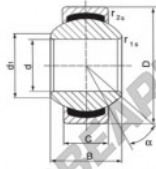

Kugelgelenke GEEW GE25-FW-DURBAL - GE25-FW-DURBAL

<https://www.123kugellager.ch/kugellager-gehauselager/gelenkkopfe-gelenklager/geew/ge25-fw-durbal>

GE25-FW

Lubrication: maintenance free

order number	d	B	C	d₁ min
GE 25 FW	25	28	18	29

type	measurement [mm]		D	a [°]	load rating C₀ [kN]	weight [kg]
	r₁ min	r₂ min				
GE 25 FW	0,6	0,6	47	17	166,0	0,203

PRODUKTMERKMALE

Marke	DURBAL
N° Ean13	3663952502366
Innendurchmesser	25 mm
Innendurchmesser	0.984" inch
Außendurchmesser	47 mm
Außendurchmesser	1.85" inch
Dicke	18 mm
Dicke	0.709" inch
Typ	GEEW
Gewicht	203 g
Schmierung	ohne
Verpackung	1

kontakt@123kugellager.ch

+49 (0) 800 001 076 6

CRT4 de Lesquin 60 Rue Du Haut De Sainghin 59273 Fretin FRANCE