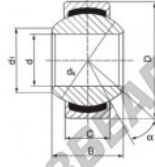

Kugelgelenke GEEW G35-PW-DURBAL - G35-PW-DURBAL

<https://www.123kugellager.ch/kugellager-gehauselager/gelenkkopfe-gelenklager/geew/g35-pw-durbal>

G35-PW

* measurement is not according to DIN.

Lubrication:
maintenance free

order number type	d	measurement [mm] B	C	d₁
G 35 PW	35	43	28,00*	37,7*

type	D	measurement [mm] d₁	alpha [°]	load rating C₀ [kN]	weight [kg]
G 35 PW	62*	57,1	16	400	0,500

PRODUKTMERKMALE

Marke	DURBAL
N° Ean13	3663952501819
Innendurchmesser	35 mm
Außendurchmesser	62 mm
Dicke	28 mm
Typ	GEEW
Gewicht	500 g
Gewinde	Rechtsgewinde
Schmierung	ohne
Verpackung	1
Standard	Ohne Standard

kontakt@123kugellager.ch

+49 (0) 800 001 076 6

CRT4 de Lesquin 60 Rue Du Haut De Sainghin 59273 Fretin FRANCE