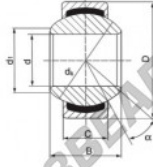

Kugelgelenke GEEW G20-PW-DURBAL - G20-PW-DURBAL

<https://www.123kugellager.ch/kugellager-gehauselager/gelenkkopfe-gelenklager/geew/g20-pw-durbal>

G20-PW

Lubrication: maintenance free

order number	d	measurement [mm]		C	d₁
type		B			
G 20 PW	20	25		18,00	24,3

type	D	d₁	α [°]	load rating C₀ [N]	weight [kg]
G 20 PW	40	34,9	15	157	0,180

PRODUKTMERKMALE

Marke	DURBAL
N° Ean13	3663952501734
Innendurchmesser	20 mm
Außendurchmesser	40 mm
Dicke	18 mm
Typ	GEEW
Gewicht	180 g
Schmierung	ohne
Verpackung	1

kontakt@123kugellager.ch

+49 (0) 800 001 076 6

CRT4 de Lesquin 60 Rue Du Haut De Sainghin 59273 Fretin FRANCE