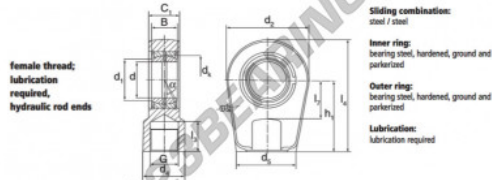

Gelenkköpfe TAPR GIHR90-DO-DURBAL - GIHR90-DO-DURBAL

<https://www.123kugellager.ch/kugellager-gehauselager/gelenkkopfe-gelenklager/tapr/gihr90-do-durbal>

GIHR90-DO

order number	right hand thread	left hand thread	measurement [mm]									
GIHR 90 DO			d	d₁	G	d₂	d₂	B	C₁	d₂	d₂	
			90	98,0	M100 x 2	124	180	60	65	206		

type	measurement [mm]					load rating	weight
GIHR / GIHL 90 DO	l₁ min	l₂ min	h	l₄	d₁	C₀ (kN)	W (kg)
	101	90	210	323,0	105,0	5	980

PRODUKTMERKMALE

Marke	DURBAL
N° Ean13	3663952499888
Innendurchmesser	90 mm
Außendurchmesser	206 mm
Dicke	65 mm
Typ	TAPR
Gewicht	21500 g
Gewinde	Rechtsgewinde
Schmierung	mit
Verpackung	1

kontakt@123kugellager.ch

+49 (0) 800 001 076 6

CRT4 de Lesquin 60 Rue Du Haut De Sainghin 59273 Fretin FRANCE