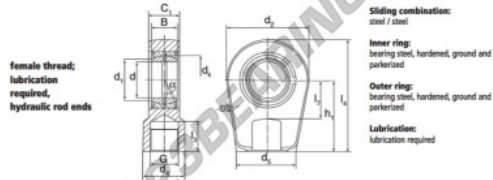

Gelenkköpfe TAPR GIHL90-DO-DURBAL - GIHL90-DO-DURBAL

<https://www.123kugellager.ch/kugellager-gehauselager/gelenkkopfe-gelenklager/tapr/gihl90-do-durbal>

GIHL90-DO

order number	d	d₁	G	measurement [mm]	d₂	d₃	B	C₁	d₂
GIHL 90 DO	90	98,0	M100 x 2	124	180	60	65	206	

type	l₂ min	l₁ min	h₁	l₁	d₄	α [°]	load rating C₀ [kN]	weight [kg]
GIHR / GIHL 90 DO	101	90	210	323,0	105,0	5	980	21,50

PRODUKTMERKMALE

Marke	DURBAL
N° Ean13	3663952499857
Innendurchmesser	90 mm
Außendurchmesser	206 mm
Dicke	65 mm
Typ	TAPR
Gewicht	21500 g
Gewinde	Linksgewinde
Schmierung	mit
Verpackung	1

kontakt@123kugellager.ch

+49 (0) 800 001 076 6

CRT4 de Lesquin 60 Rue Du Haut De Sainghin 59273 Fretin FRANCE