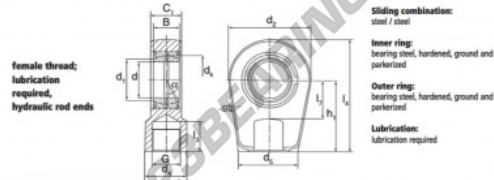

Gelenkköpfe TAPR GIHR30-DO-DURBAL - GIHR30-DO-DURBAL

<https://www.123kugellager.ch/kugellager-gehauselager/gelenkkopfe-gelenklager/tapr/gihr30-do-durbal>

GIHR30-DO

order number	right hand thread	left hand thread	measurement [mm]									
	d	d₁	G	d₂	d₃	d₄	B	C₁	d₂	d₂	d₂	
GIHR 30 DO	30	34,2	M 22 x 1,5	32	50	22	28	64				
type	measurement [mm]					load rating	weight					
	l₁ min	l₂ min	h₁	l₄	d₄	C₀ (N)	W (g)					
GIHR / GIHL 30 DO	23	30	60	94,0	40,7	6	106					

PRODUKTMERKMALE

Marke	DURBAL
N° Ean13	3663952499581
Innendurchmesser	30 mm
Außendurchmesser	64 mm
Dicke	28 mm
Typ	TAPR
Gewicht	740 g
Gewinde	Rechtsgewinde
Schmierung	mit
Verpackung	1

kontakt@123kugellager.ch

+49 (0) 800 001 076 6

CRT4 de Lesquin 60 Rue Du Haut De Sainghin 59273 Fretin FRANCE