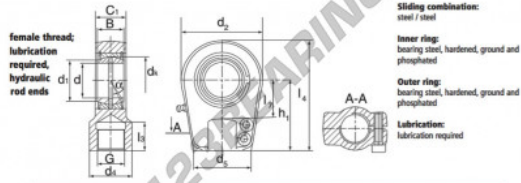

Gelenkköpfe TAPR GIHR-K90-DO-DURBAL - GIHR-K90-DO-DURBAL

<https://www.123kugellager.ch/kugellager-gehauselager/gelenkkopfe-gelenklager/tapr/gihr-k90-do-durbal>

GIHR-K90-DO

order number	d	d₁	G	d₂	d₁	B	C₁	d₂
GIHR-K 90 DO	90	98,0	M 100 x 2	124	180	60	65	206

type	l₁ min	l₂ min	h	l₃	d₁	α [°]	load rating C₀ [N]	weight [kg]
GIHR-K / GIHL-K 90 DO	101	50	210	323,0	105,0	5	980	21,50

PRODUKTMERKMALE

Marke	DURBAL
N° Ean13	3663952499352
Innendurchmesser	90 mm
Außendurchmesser	206 mm
Dicke	65 mm
Typ	TAPR
Gewicht	21500 g
Gewinde	Rechtsgewinde
Schmierung	mit
Verpackung	1

kontakt@123kugellager.ch

+49 (0) 800 001 076 6

CRT4 de Lesquin 60 Rue Du Haut De Sainghin 59273 Fretin FRANCE