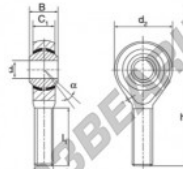

Winkelgelenke SA POSL30-DURBAL - POSL30-DURBAL

<https://www.123kugellager.ch/kugellager-gehauselager/gelenkkopfe-gelenklager/sa/posl30-durbal>

POSL30

order number	measurement [mm]		B	C₁	d₁
	right hand thread	left hand thread			
POSL 30	30	M 30 x 2	37	25,00	70

type	measurement [mm]		α [°]	load rating C₀ [kN]	weight [kg]
	l₁ min	h			
POS / POSL 30	66	110	17	88,0	1,100

PRODUKTMERKMALE

Marke	DURBAL
N° Ean13	3663952494869
Innendurchmesser	30 mm
Außendurchmesser	70 mm
Dicke	37 mm
Typ	SA
Gewicht	1100 g
Gewinde	Linksgewinde
Schmierung	ohne
Verpackung	1

kontakt@123kugellager.ch

+49 (0) 800 001 076 6

CRT4 de Lesquin 60 Rue Du Haut De Sainghin 59273 Fretin FRANCE