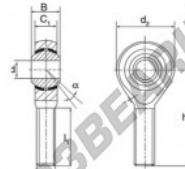

Winkelgelenke SA POS25-DURBAL - POS25-DURBAL

<https://www.123kugellager.ch/kugellager-gehauselager/gelenkkopfe-gelenklager/sa/pos25-durbal>

POS25

rod end body:
surface zinc plated

Lubrication:
lubrication required

order number	right hand thread		left hand thread		measurement [mm]		
	B	G	B	G	C₁	d₁	
POS 25	25	M 24 x 2	31		22,00	60	

type	measurement [mm]		α [°]	load rating C₀ [kN]	weight [kg]
	l₁ min	h			
POS / POSL 25	57	94	15	68,0	0,640

PRODUKTMERKMALE

Marke	DURBAL
N° Ean13	3663952494777
Innendurchmesser	25 mm
Außendurchmesser	60 mm
Dicke	31 mm
Typ	SA
Gewicht	640 g
Gewinde	Rechtsgewinde
Schmierung	ohne
Verpackung	1

kontakt@123kugellager.ch

+49 (0) 800 001 076 6

CRT4 de Lesquin 60 Rue Du Haut De Sainghin 59273 Fretin FRANCE