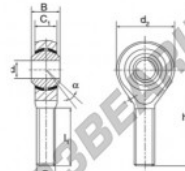

Winkelgelenke SA POSL22-DURBAL - POSL22-DURBAL

<https://www.123kugellager.ch/kugellager-gehauselager/gelenkkopfe-gelenklager/sa/posl22-durbal>

POSL22

rod end body:
surface zinc plated

Lubrication:
lubrication required

order number	measurement [mm]		B	C₁	d₁
	right hand thread	left hand thread			
POSL 22	22	M 22 x 1,5	28	20,00	54

type	measurement [mm]		α [°]	load rating C₀ [kN]	weight [kg]
	l₁ min	h			
POS / POSL 22	51	84	15	57,0	0,480

PRODUKTMERKMALE

Marke	DURBAL
N° Ean13	3663952494739
Innendurchmesser	22 mm
Außendurchmesser	54 mm
Dicke	28 mm
Typ	SA
Gewicht	480 g
Gewinde	Linksgewinde
Schmierung	ohne
Verpackung	1

kontakt@123kugellager.ch

+49 (0) 800 001 076 6

CRT4 de Lesquin 60 Rue Du Haut De Sainghin 59273 Fretin FRANCE