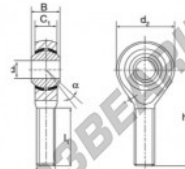

Winkelgelenke SA POS20-DURBAL - POS20-DURBAL

<https://www.123kugellager.ch/kugellager-gehauselager/gelenkkopfe-gelenklager/sa/pos20-durbal>

POS20

order number	right hand thread		left hand thread		measurement [mm]		
	G	B	C₁	d₁	B	C₁	d₁
POS 20	20	M 20 x 1,5	25	18,00	50		

type	measurement [mm]		α [°]	load rating C₀ [kN]	weight [kg]
	l₁ min	h			
POS / POSL 20	47	78	14	52,5	0,380

PRODUKTMERKMALE

Marke	DURBAL
N° Ean13	3663952494692
Innendurchmesser	20 mm
Außendurchmesser	50 mm
Dicke	25 mm
Typ	SA
Gewicht	380 g
Gewinde	Rechtsgewinde
Schmierung	ohne
Verpackung	1

kontakt@123kugellager.ch

+49 (0) 800 001 076 6

CRT4 de Lesquin 60 Rue Du Haut De Sainghin 59273 Fretin FRANCE