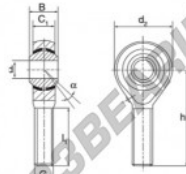

Winkelgelenke SA POSL12-DURBAL - POSL12-DURBAL

<https://www.123kugellager.ch/kugellager-gehauselager/gelenkkopfe-gelenklager/sa/posl12-durbal>

POSL12

Rod end body:
surface zinc plated

Lubrication:
lubrication required

order number	measurement [mm]		B	C₁	d₁
	right hand thread	left hand thread			
POSL 12	12	M 12	16	12,00	30

type	measurement [mm]		α [°]	load rating C₀ [kN]	weight [kg]
	l₁ min	h			
POS / POSL 12	33	54	13	17,0	0,085

PRODUKTMERKMALE

Marke	DURBAL
N° Ean13	3663952494531
Innendurchmesser	12 mm
Außendurchmesser	30 mm
Dicke	16 mm
Typ	SA
Gewicht	85 g
Gewinde	Linksgewinde
Schmierung	ohne
Verpackung	1

kontakt@123kugellager.ch

+49 (0) 800 001 076 6

CRT4 de Lesquin 60 Rue Du Haut De Sainghin 59273 Fretin FRANCE