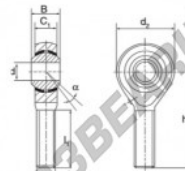

Winkelgelenke SA POSL8-DURBAL - POSL8-DURBAL

<https://www.123kugellager.ch/kugellager-gehauselager/gelenkkopfe-gelenklager/sa/posl8-durbal>

POSL8

order number		G		measurement [mm]		
right hand thread	left hand thread	B	M	B	C₁	d₁
POSL 8		8	M 8	12	9,00	22

type	measurement [mm]		α [°]	load rating C₀ [kN]	weight [kg]
	l₁ min	h			
POS / POSL 8	25	42	14	11,6	0,030

PRODUKTMERKMALE

Marke	DURBAL
N° Ean13	3663952494456
Innendurchmesser	8 mm
Außendurchmesser	22 mm
Dicke	12 mm
Typ	SA
Gewicht	30 g
Gewinde	Linksgewinde
Schmierung	ohne
Verpackung	-
Standard	Ohne Standard

kontakt@123kugellager.ch

+49 (0) 800 001 076 6

CRT4 de Lesquin 60 Rue Du Haut De Sainghin 59273 Fretin FRANCE