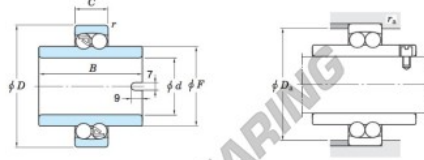

Rillenkugellager einreihig 11308-JTEKT - 11308-KOYO

<https://www.123kugellager.ch/kugellager-gehauselager/rillenkugellager/einreihig/11308-koyo>

Self-aligning ball bearings ————— **Koyo**
extended inner ring type

Boundary dimensions (mm)					Basic load ratings (kN)		Limiting speeds (min ⁻¹)		Bearing No.	
d	D	B	C	F	C _r	C _{0r}	Grease lub.	Oil lub.		
40	90	58	23	57.7	1.5	29.5	9.70	6 900	8 400	11308

Mounting dimensions (mm)		Con-stant	Axial load factors			(Refer.) Mass (kg)
D _s max.	r _s max.	e	Y ₁	Y ₂	Y ₃	
82	1.5	0.25	2.57	3.98	2.69	1.09