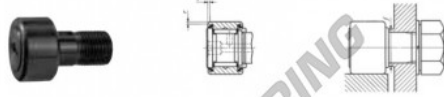

# Kurvenrollen CRH56-VUU-IKO - CRH56-VUU-IKO

<https://www.123kugellager.ch/kugellager-gehauselager/rillenkugellager/kurvenrollen/crh56-vuu-iko>

IKO

## CAM FOLLOWERS

Inch Series Heavy Duty Cam Followers Full Complement Type/With Screwdriver Slot

CRH-VUU

Stud dia. mm (inch)	Identification number		Mass (Ref.) g	$D$	$C$	$d_1$	$G$ LINE	$G_1$	$B$ max
	Shield type	Sealed type							
44.450 (1 3/8)	CRH 56	VUU	3 240	88.900 ± 0.2	50.800 ± 0.2	44.450 ± 0.2	3 <sub>1</sub> -12 UN	34.925 ± 0.2	52.8 ± 0.28
Boundary dimensions mm(inch)				$r$	Mounting dimension $f$ Min. mm(inch)	Maximum operating temp C	Basic dynamic load rating N	Basic static load rating C <sub>0</sub> N	
$B_2$	$B_3$	$C_1$	$s_1$						$s_2$
89.850 ± 0.2	17.462 ± 0.2	1.588 ± 0.2	6.260 ± 0.2	3.175 ± 0.2	2.381 ± 0.2	59 928 ± 2	1 450	111 000	239 000