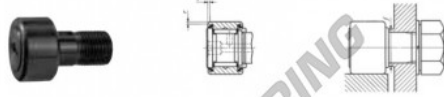

## CAM FOLLOWERS

Inch Series Heavy Duty Cam Followers Full Complement Type/With Screwdriver Slot

CRH-VUU

Stud dia. mm (inch)	Identification number		Mass (Ref.) g	$D$	$C$	$d_1$	$G$ LINE	$G_1$	$B$ max
	Shield type	Sealed type							
31.750 (1.248)	CRH 40	VUU	1260	63.500 ± 0.010	38.100 ± 0.010	31.750 ± 0.010	1/4-12	28.575 ± 0.010	40.0 ± 0.151
Boundary dimensions mm(inch)									
$B_2$	$B_3$	$C_1$	$S_1$	$S_2$	$r$	Mounting dimension $f$ Min. mm(inch)	Maximum operating temp °C	Basic dynamic load rating N	Basic static load rating N
57.150 ± 0.010	14.288 ± 0.010	1.588 ± 0.010	4.762 ± 0.010	3.175 ± 0.010	2.381 ± 0.010	40.878 ± 0.010	500	61 400	116 000