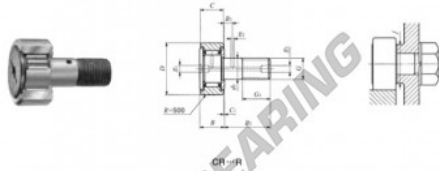

Kurvenrollen CR14-R-IKO - CR14-R-IKO

<https://www.123kugellager.ch/kugellager-gehauselager/rillenkugellager/kurvenrollen/cr14-r-iko>

IKO

CAM FOLLOWERS

Inch Series Cam Followers With Cage/With Screwdriver Slot

Stud dia. mm (inch)	Identification number				Mass (Ref.)	g	D	C	d ₁	G UNF	G ₁
	Shield type	Sealed type									
	With covered outer ring	With cylindrical outer ring	With covered outer ring	With cylindrical outer ring							
9.525 ($\frac{3}{8}$)	CR 14 R				46	22.225 ($\frac{7}{8}$)	12.700 ($\frac{1}{2}$)	9.525 ($\frac{3}{8}$)	$\frac{1}{4}$ -24	9.525 ($\frac{3}{8}$)	
Boundary dimensions mm(inch)						Mounting dimension f mm(inch)	Maximum tightening torque C	Basic dynamic load rating C	Basic static load rating C ₀		
B _{max}	B ₂	B ₃	C ₁	S ₁	S ₂					r	N·m
14.2 (0.56)	22.225 ($\frac{7}{8}$)	6.350 ($\frac{1}{4}$)	0.794 ($\frac{1}{16}$)	4.762 ($\frac{3}{16}$)	2.381 ($\frac{1}{8}$)	0.794 ($\frac{1}{16}$)	15.081 ($\frac{5}{8}$)	10.8	4.790	9.810	