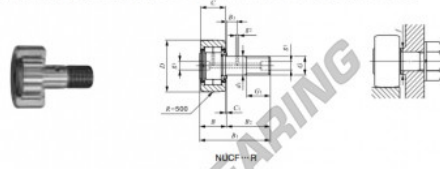

Kurvenrollen NUCF30-R-IKO - NUCF30-R-IKO

<https://www.123kugellager.ch/kugellager-gehauselager/rillenkugellager/kurvenrollen/nucf30-r-iko>

IKO

CAM FOLLOWERS

Cylindrical Roller Cam Followers Full Complement Type With Screwdriver Slot

Stud dia. mm	Identification number	Mass (Ref.) g	Boundary dimensions mm							
			D	C	d ₁	G	G ₁	B max	B ₁ max	B ₂
30	NUCF 30 R	1 600	80	35	30	M30 x 1.5	32	37	100	63

B ₃	C ₁	s ₁	s ₂	Mounting dimension f	Maximum tightening torque	Basic dynamic load rating C	Basic static load rating C ₀	Maximum allowable static load
				Min. mm	N·m	N	N	N
15	1	8	4	45	438	90 300	121 000	98 300