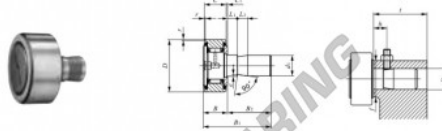

Kurvenrollen CF-SFU-20-IKO - CF-SFU-20-IKO

<https://www.123kugellager.ch/kugellager-gehauselager/rillenkugellager/kurvenrollen/cf-sfu-20-iko>

IKO

CAM FOLLOWERS

Easy Mounting Type Cam Followers **With Cage/With Screwdriver Slot**

Stud dia. mm	Identification number	Mass (Ref.)		Boundary dimensions mm						
		ϕ	D	C	d_1	B max	B_1 max	B_2	C_1	L_1
20	CF-SFU-20	435	52	24	20	25.6	50.5	24.9	0.8	10

L_2	e	r r_{min}	D_1	Mounting dimensions mm				Basic dynamic load rating C	Basic static load rating C_0	Maximum allowable static load N
				Tolerance	t Min.	f Min.	h (Ref.)			
10	1	1	20	+0.021 0	25	34	15	20 700	34 600	34 600