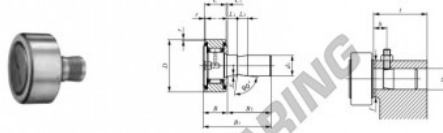

Kurvenrollen CF-SFU-18-IKO - CF-SFU-18-IKO

<https://www.123kugellager.ch/kugellager-gehauselager/rillenkugellager/kurvenrollen/cf-sfu-18-iko>

IKO

CAM FOLLOWERS

Easy Mounting Type Cam Followers **With Cage/With Screwdriver Slot**

Stud dia. mm	Identification number	Mass (Ref.) g	Boundary dimensions mm							
			D	C	d_1	B max	B_1 max	B_2	C_1	L_1
18	CF-SFU-18	235	40	20	18	21.6	46.5	24.9	0.8	10

L_2	e	r (r_{min})	D_1	Mounting dimensions mm			Basic dynamic load rating C N	Basic static load rating C_0 N	Maximum allowable static load N	
				Tolerance	t Min.	f Min.				h (Ref.)
10	1	1	18	+0.018 0	25	29	15	14 800	25 200	25 200