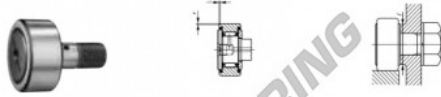

## Kurvenrollen CF-FU1-30-2-IKO - CF-FU1-30-2-IKO

<https://www.123kugellager.ch/kugellager-gehauselager/rillenkugellager/kurvenrollen/cf-fu1-30-2-iko>

**IKO**

**CAM FOLLOWERS**

Centralized Lubrication Type Cam Followers With Cage/With Screwdriver Slot

Stud dia. mm	Identification number						Mass (Ref.) g	Boundary dimensions mm				
	With crowned outer ring			With cylindrical outer ring				D	C	d <sub>1</sub>	G	G <sub>1</sub>
30	<b>CF-FU1-30-2</b>						2 220	90	35	30	M30 x 1.5	32